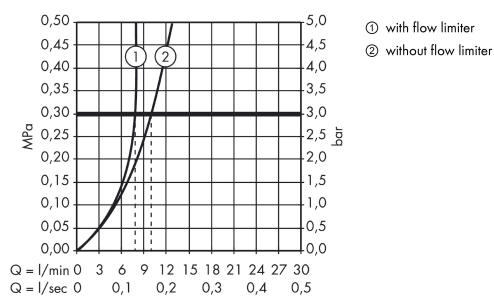

Talis Classic
Single lever bidet mixer with pop-up waste set
 Surfaces: **Chrome** Article Number: **14120000**

Description

product features

- consists of: single lever bidet mixer, waste set
- projection 113 mm
- aerator with ball pivot
- normal spray
- flow rate at 3 bar: 7.2 l/min
- ceramic cartridge
- temperature limitation adjustable
- suitable for continuous flow water heaters
- material waste set: metal
- connection dimension: DN15
- P-IX 18845/IA
- Kiwa K6161_Mechanical Mixers EN817

Technology

Product image

Scale drawing

Flowchart

Talis Classic
Single lever bidet mixer with pop-up waste set
 Surfaces: **Chrome** Article Number: **14120000**

Exploded Drawing

Year of production: >04/17

Talis Classic
Single lever bidet mixer with pop-up waste set
 Surfaces: **Chrome** Article Number: **14120000**