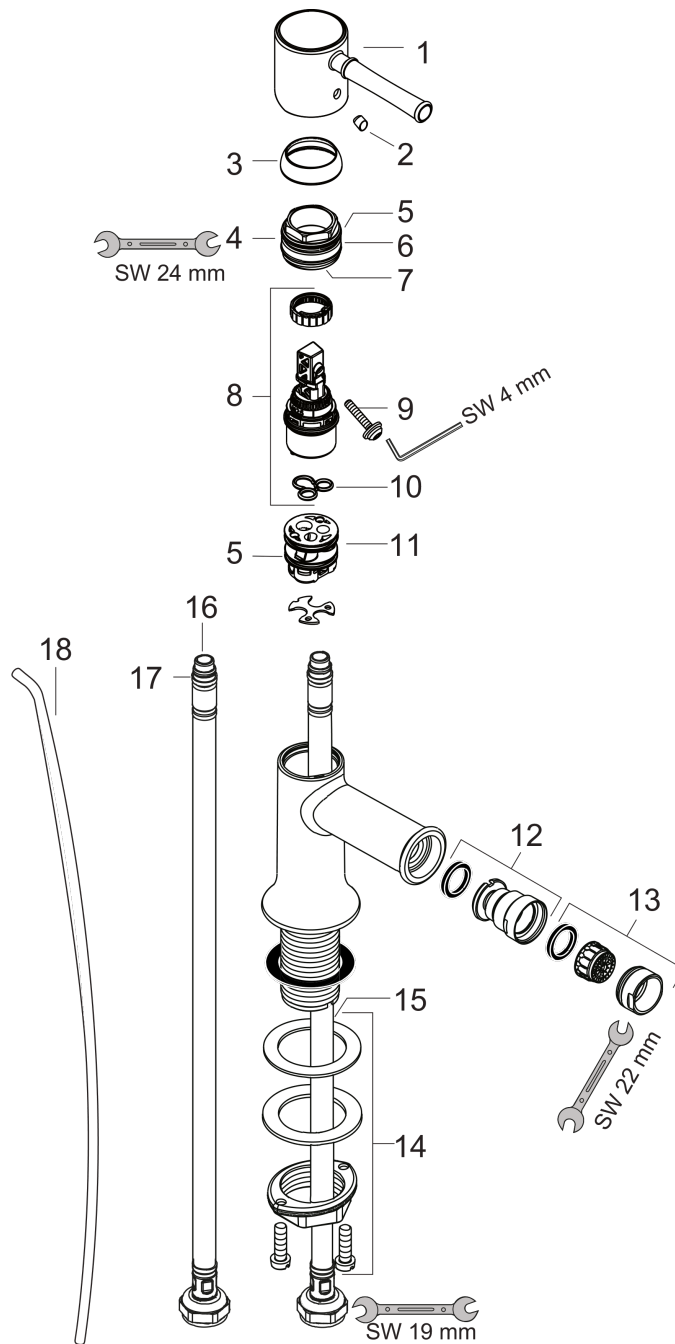

Talis Classic
Single lever bidet mixer with pop-up waste set
 Surfaces: **Chrome** Article Number: **14120000**

Description

product features

- consists of: single lever bidet mixer, waste set
- projection 113 mm
- aerator with ball pivot
- normal spray
- flow rate at 3 bar: 7.2 l/min
- ceramic cartridge
- temperature limitation adjustable
- suitable for continuous flow water heaters
- material waste set: metal
- connection dimension: DN15
- P-IX 18845/IA
- Kiwa K6161_Mechanical Mixers EN817

Technology

Product image

Scale drawing

Flowchart

Talis Classic
Single lever bidet mixer with pop-up waste set
 Surfaces: **Chrome** Article Number: **14120000**

Exploded Drawing

Year of production: >04/17

Talis Classic
Single lever bidet mixer with pop-up waste set
 Surfaces: **Chrome** Article Number: **14120000**

Spare part list

Year of production: >04/17

Pos.	Description	Article Number	PC	PU
1	handle	14191000	11	1
2	screw cover	96338000	1	1
3	flange	98863000	10	1
4	nut	98864000	9	1
5	O-ring 23x2	98398000	1	1
6	O-ring 27x1,5	92527000	1	1
7	O-ring 25x1,5	98146000	1	1
8	cartridge, assy	97685000	11	1
9	locking screw for handle	95140000	2	1
10	seal	98865000	8	1
11	adapter for cartridge	98866000	8	1
12	ball joint	92036000	7	1
13	aerator M24x1 (7 l/min)	13912000	98	1
14	fixing set (Ø 32)	13961000	7	1
15	lever collar	97548000	1	1
16	connection hose 450 mm M8x0,75 G3/8	97206000	8	1
17	O-ring 6,6x1,6	93019000	1	1
18	pull rod	96657000	4	1
a	pop up waste	94139000	98	1
b	fixation extension 35 mm	13898000	12	1