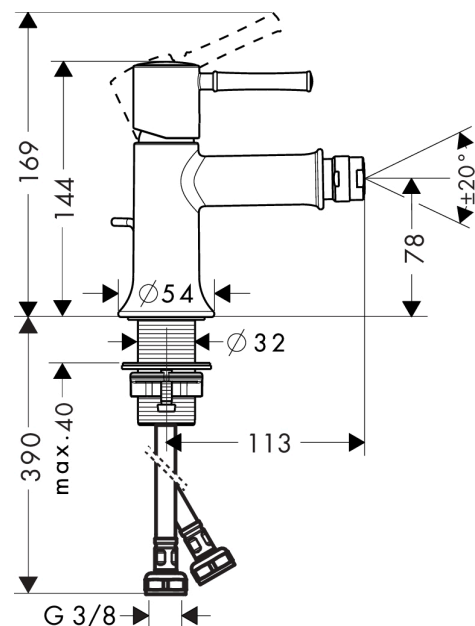

Talis Classic
Single lever bidet mixer with pop-up waste set
 Surfaces: **Chrome** Article Number: **14120000**

Description

product features

- consists of: single lever bidet mixer, waste set
- projection 113 mm
- aerator with ball pivot
- normal spray
- flow rate at 3 bar: 7.2 l/min
- ceramic cartridge
- temperature limitation adjustable
- suitable for continuous flow water heaters
- material waste set: metal
- connection dimension: DN15
- P-IX 18845/IA
- Kiwa K6161_Mechanical Mixers EN817

Technology

Product image

Scale drawing

Flowchart

Talis Classic
Single lever bidet mixer with pop-up waste set
 Surfaces: **Chrome** Article Number: **14120000**

Exploded Drawing

Year of production: >04/17

Talis Classic
Single lever bidet mixer with pop-up waste set
 Surfaces: **Chrome** Article Number: **14120000**

Spare part list

Year of production: >04/17

Pos.	Description	Article Number	PC	PU
1	handle	14191000	11	1
2	screw cover	96338000	1	1
3	flange	98863000	10	1
4	nut	98864000	9	1
5	O-ring 23x2	98398000	1	1
6	O-ring 27x1,5	92527000	1	1
7	O-ring 25x1,5	98146000	1	1
8	cartridge, assy	97685000	11	1
9	locking screw for handle	95140000	2	1
10	seal	98865000	8	1
11	adapter for cartridge	98866000	8	1
12	ball joint	92036000	7	1
13	aerator M24x1 (7 l/min)	13912000	98	1
14	fixing set (Ø 32)	13961000	7	1
15	lever collar	97548000	1	1
16	connection hose 450 mm M8x0,75 G3/8	97206000	8	1
17	O-ring 6,6x1,6	93019000	1	1
18	pull rod	96657000	4	1
a	pop up waste	94139000	98	1
b	fixation extension 35 mm	13898000	12	1